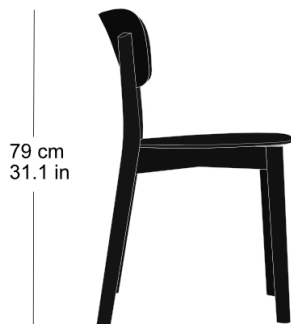

Stephan Hürlemann, 2023
Wooden frame with cross,
rear legs solid bentwood,
3D moulded plywood seat and back
W48, D51, H79, SH46

Varianten / variantes / variants

imma
4-050a

imma
4-053

imma
4-053a

imma
11-050

imma
11-053

imma
11-040

imma
11-043

imma
11-033

imma
11-030

Technische Angaben / specifications / specifications

Masse / mesure / measure

48 cm
18.89 in

79 cm
31.1 in

46 cm
18.11 in

51 cm
20.07 in

Gewicht / ponds / weight

4.0 kg 8.0 lb

imma 4-050

Holzarten / types de bois / types of wood

Buche natur HG 520
Natural beech HG 520
Hêtre naturel HG 520