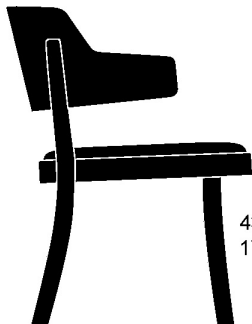

Frédéric Dedelley, 2019  
Upholstered seat, moulded plywood back, rear legs and  
seat frame solid bentwood  
W61, D60, H76, SH43.5

Varianten / variantes / variants

seley  
1-425

seley  
12-423

seley  
17-423

seley  
17-425

seley  
16-423

seley  
1-460

seley  
1-463

seley  
1-465

Technische Angaben / specifications / specifications

Masse / mesure / measure

61 cm  
24 in

76 cm  
30 in

60 cm  
23.6 in

43.5 cm  
17.1 in

Gewicht / ponds / weight

7.3 kg 14.6 lb