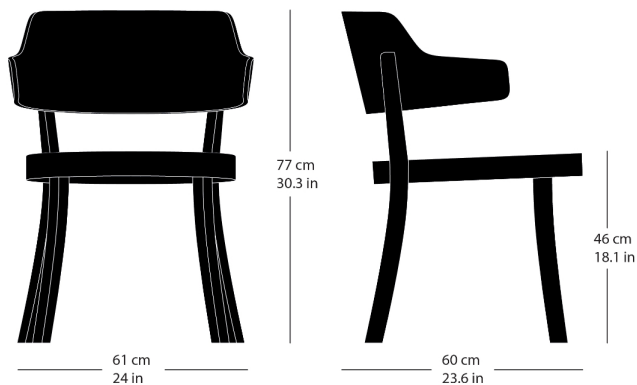

Technische Angaben / specifications / specifications

Masse / mesure / measure

Gewicht / ponds / weight 6 kg 12.0 lb