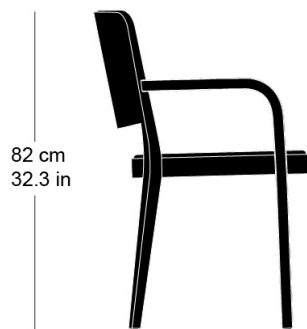

L51, P57, H82, HAss47, HAcc67.5

Max Ernst Haefeli, 1926

Upholstered seat, moulded plywood back, rear legs, seat frame and armrest solid bentwood

W51, D57, H82, SH47, ALH67.5

### Varianten / variantes / variants

haefeli  
1-790

haefeli  
1-790a

haefeli  
1-793

haefeli  
1-795

haefeli  
1-795a

#### Masse / mesure / measure

51 cm  
20.1 in

82 cm  
32.3 in

47 cm  
18.1 in

49 cm  
19.3 in

Gewicht / poids / weight 5.8 kg 11.6 lb

Polsterung / rembourrage / upholstery ja / oui / yes

**haefeli 1-793a**